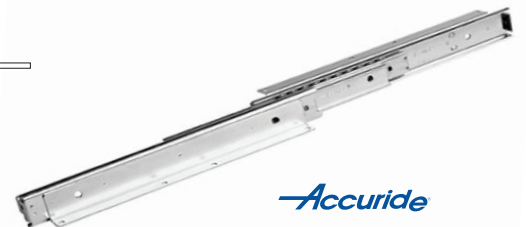

Hold - In detent 0.83" over travel undercarriage mount.

Number	Price $	Mfr's	Load Rating lbs./Pr.	Slide Length	Slide Travel
9A77 0675	—	C301-2590-18D	130	18"	18.83
9A77 0676	—	C321-2590-20D	122	20"	20.83
9A77 0677	—	C301-2590-22D	113	22"	22.83