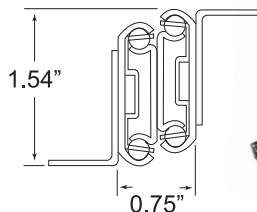

Hold - In detent 0.83" over travel undercarriage mount.

Number	Price $	Mfr's	Load Rating lbs./Pr.	Slide Length	Slide Travel
9A77 0675	—	C301-2590-18D	130	18"	18.83
9A77 0676	—	C321-2590-20D	122	20"	20.83
9A77 0677	—	C301-2590-22D	113	22"	22.83