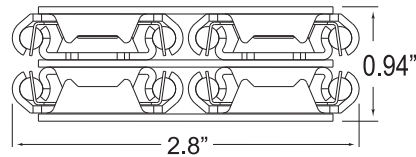

## Drawer Slides Full Extensions

Requires 8-32 Pan head or M4 screw (Not included).

### Inch Size

Number	Price \$	Mfr's	Load Rating lbs./Pr.	Slide Length	Slide Travel
4U57 3820	—	274	599	12"	12.56
4U57 3821	—	276	590	14"	14.56
4U57 3822	—	278	570	16"	16.56
4U57 3823	—	280	550	18"	18.56
4U57 3824	—	282	530	20"	20.56
4U57 3825	—	284	504	22"	22.56
4U57 3826	—	286	475	24"	24.56
4U57 3827	—	288	440	26"	26.56

### Medium Duty Slides

Hold - In detent full extension 0.50" side space.

Number	Price \$	Mfr's	Load Rating lbs./Pr.	Slide Length	Slide Travel
9A20 0614	—	C2601-14D	75	13.78"	14.06
9A20 0616	—	C2601-16D	70	15.75"	15.98
9A20 0620	—	C2601-20D	63	19.69"	19.88
9A20 0622	—	C2601-22D	60	21.65"	21.81

Easy disconnect rail mounting hold - in detent full extension 0.53" side space. Includes 32mm hole pattern as well as traditional hole pattern.

Number	Price \$	Mfr's	Load Rating lbs./Pr.	Slide Length	Slide Travel
9A70 9581	—	C7432-22D	100	21.65"	21.84