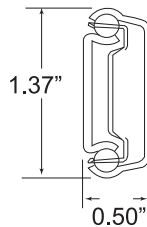

## Drawer Slides Full Extensions

Requires 8-32 Pan head or M4 screw (Not included).

### Inch Size

Number	Price \$	Mfr's	Load Rating lbs./Pr.	Slide Length	Slide Travel
4U57 3820	—	274	599	12"	12.56
4U57 3821	—	276	590	14"	14.56
4U57 3822	—	278	570	16"	16.56
4U57 3823	—	280	550	18"	18.56
4U57 3824	—	282	530	20"	20.56
4U57 3825	—	284	504	22"	22.56
4U57 3826	—	286	475	24"	24.56
4U57 3827	—	288	440	26"	26.56

### Medium Duty Slides

Hold - In detent full extension 0.50" side space.

Number	Price \$	Mfr's	Load Rating lbs./Pr.	Slide Length	Slide Travel
9A20 0614	—	C2601-14D	75	13.78"	14.06
9A20 0616	—	C2601-16D	70	15.75"	15.98
9A20 0620	—	C2601-20D	63	19.69"	19.88
9A20 0622	—	C2601-22D	60	21.65"	21.81

Easy disconnect rail mounting hold - in detent full extension 0.53" side space. Includes 32mm hole pattern as well as traditional hole pattern.

Number	Price \$	Mfr's	Load Rating lbs./Pr.	Slide Length	Slide Travel
9A70 9581	—	C7432-22D	100	21.65"	21.84