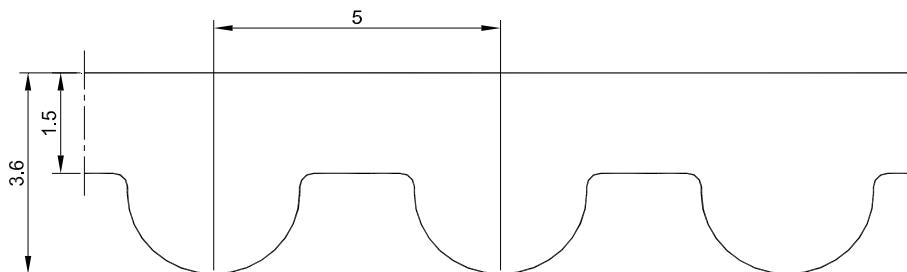

Endless Timing Belts

Rubber Timing Belt - Endless Timing Belt

Material : Neoprene