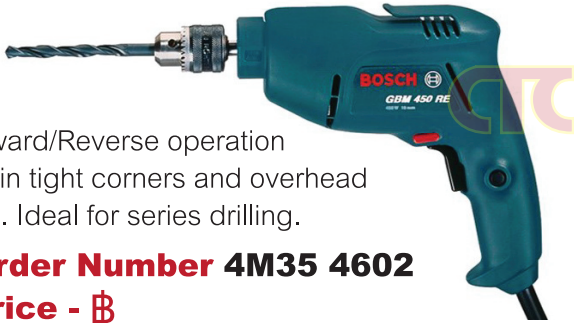

10 mm/450W Light Weigth Drill

With forward/Reverse operation for work in tight corners and overhead activities. Ideal for series drilling.

Order Number 4M35 4602

Price - ฿

Power Input	450 Watts
No Load Speed	0-2500 rpm
Max. Drilling Range (Steel)	10 mm
Max. Drilling Range (Wood)	25 mm
Max. Drilling Range (Aluminium)	13 mm
Weight	1.50 kg.

Power Input	550 Watts
Airflow	2.7 m ³ /min
Weight	1.70 kg.

Cordless Drill/Driver

BOSCH

Compact and handy for work in tight spaces and overhead, Quick, One-Handed tool change thanks to single-sleeve quick-change chuck with auto lock, Best handling thanks to softgrip on slim pistol grip and sensitive.

Order Number 4M50 4637

Price - ฿

Battery Voltage / Capacity	7.2 V / 1.5 Ah
Screw Dia.	6 mm
No Load Speed	0-1000/0-400 rpm
Max. Drilling Range (Steel)	10 mm
Max. Drilling Range (Wood)	17 mm
Torque Range	1-6 Nm
Weight	1.30 kg.

Power Input	1050 Watts
No Load Speed	2800/0-2500 rpm
Max. Drilling Range (Steel)	16/8 mm
Max. Drilling Range (Wood)	40/20 mm
Weight	3.70 kg.

**Help You
Call Services!**